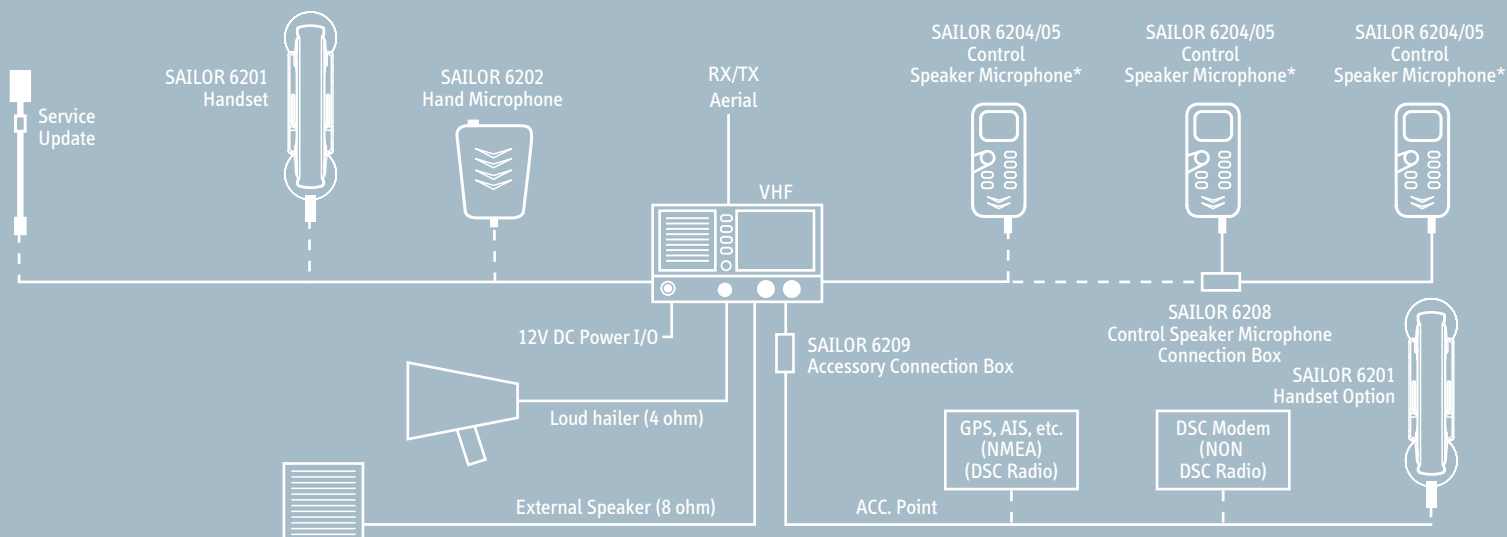

*available 2010

Technical Specifications

Weight SAILOR 6210/6215 transceiver unit, approx.	< 1.2kg
Weight SAILOR 6210/6215 transceiver unit incl. Hand Microphone and mounting bracket, approx.	< 1,5kg
Operational Temperature Range	-25°C to 55°C
Storage Temperature Range	-40°C to 80°C
Power Supply	12VDC Nominal (10,8– 15,6VDC)
Frequency Range	TX 156,000-161,450, RX 156,000-163.425 MHz
Channel Spacing	12,5kHz and 25kHz - All international maritime channels
Receiver Sensitivity	< -119dBm Typically @ 20dB SINAD CCITT Weighted
Antenna	Connector UHF Plug PL259. 50 Ohm Antenna 1-antenna operation for both VHF and DSC communication