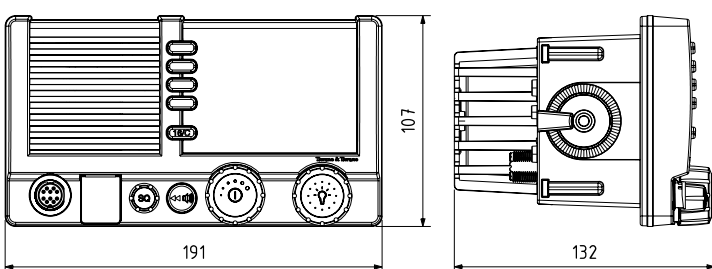

Features

	SAILOR 6210 VHF	SAILOR 6215 VHF DSC Class D
Built in DSC Class D		X
DSC address book		X
Replay	X	X
Dual watch, Tri-watch and scanning	X	X
High/Low (25/1 Watt) transmit modes	X	X
Large display	X	X
Red backlight	X	X
Display dimming	X	X
Powerful loudspeaker (Distortion <5%)	8W	8W
Tactile buttons and wheelknobs	X	X
Alert mute button	X	X

Channels

	SAILOR 6210 VHF	SAILOR 6215 VHF DSC Class D
International channels	X	X
US channels (incl. WX)	X	X
Canadian	X	X
BI channels	X	X
ATIS and ATIS Killer	X	X
Private channels	60	60

Interface

	SAILOR 6210 VHF	SAILOR 6215 VHF DSC Class D
Loud hailer functionality with talk-back	30W	30W
Foghorn functionality	30W	30W
2 extra handsets, Hand Microphones or Control Speaker Microphones - Detachable front and rear connection	X	X
External loudspeaker	6W	6W

Installation

	SAILOR 6210 VHF	SAILOR 6215 VHF DSC Class D
Bracket and flush mounting installation	X	X
Waterproof rating all over including Hand Microphones and Control Speaker Microphones	IPx8 & IPx6	IPx8 & IPx6
Approval	R&TTE	R&TTE

Subject to change without further notice.