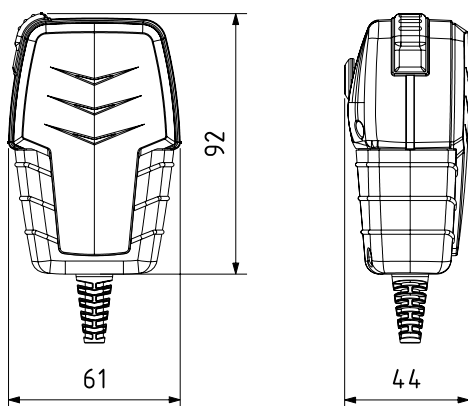

Features

	SAILOR 6210 VHF	SAILOR 6215 VHF DSC Class D
Built in DSC Class D		X
DSC address book		X
Replay	X	X
Dual watch, Tri-watch and scanning	X	X
High/Low (25/1 Watt) transmit modes	X	X
Large display	X	X
Red backlight	X	X
Display dimming	X	X
Powerful loudspeaker (Distortion <5%)	8W	8W
Tactile buttons and wheelknobs	X	X
Alert mute button	X	X

Channels

	SAILOR 6210 VHF	SAILOR 6215 VHF DSC Class D
International channels	X	X
US channels (incl. WX)	X	X
Canadian	X	X
BI channels	X	X
ATIS and ATIS Killer	X	X
Private channels	60	60

Interface

	SAILOR 6210 VHF	SAILOR 6215 VHF DSC Class D
Loud hailer functionality with talk-back	30W	30W
Foghorn functionality	30W	30W
2 extra handsets, Hand Microphones or Control Speaker Microphones - Detachable front and rear connection	X	X
External loudspeaker	6W	6W

Installation

	SAILOR 6210 VHF	SAILOR 6215 VHF DSC Class D
Bracket and flush mounting installation	X	X
Waterproof rating all over including Hand Microphones and Control Speaker Microphones	IPx8 & IPx6	IPx8 & IPx6
Approval	R&TTE	R&TTE

Subject to change without further notice.